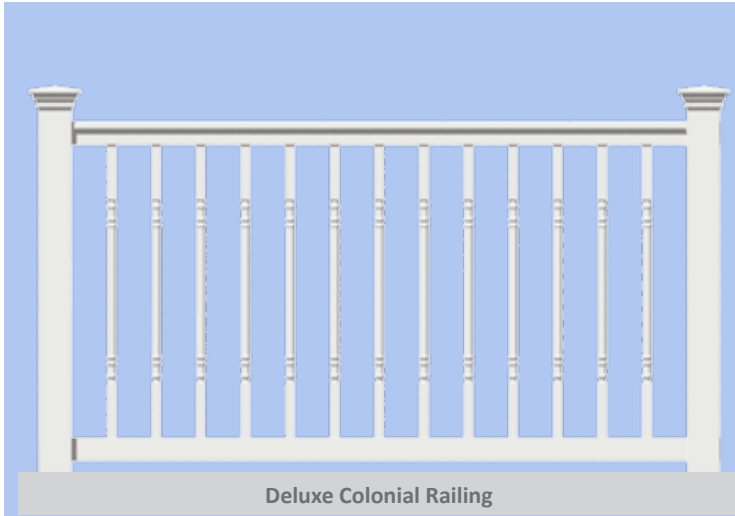

WEATHERSTRONG VINYL RAILING SERIES

The WeatherStrong Vinyl Railing Series can be styled with the Contemporary (square or rectangular) baluster, or with the more classic Colonial baluster. Complete railing accessories help you design straight, angled or sloped rails to meet your creative design.

R a i l i n g   A c c e s s o r i e s

Deluxe Colonial Railing

T-Rail Top, 2"x3.5" Bottom Rail, 1.5" Deluxe Colonial Pickets