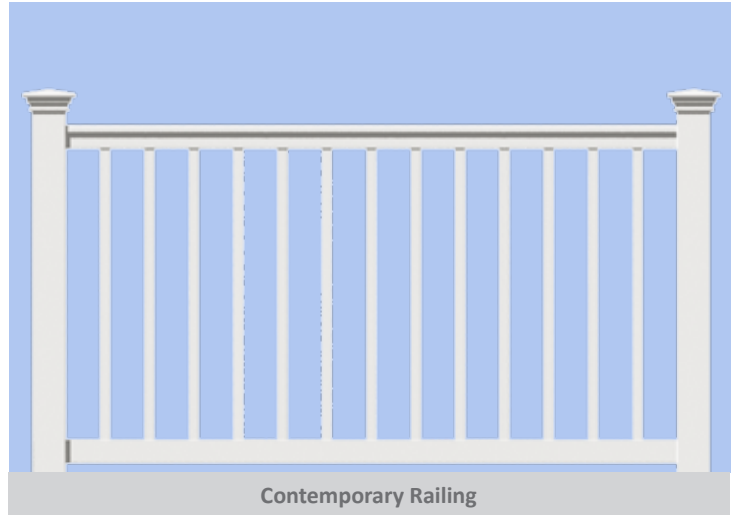

Contemporary Railing

2"x3.5" Top and Bottom Rail, 1.5" sq. Contemporary Picket.
Shown with T-Rail; available with 2" x 3-1/2" Rail