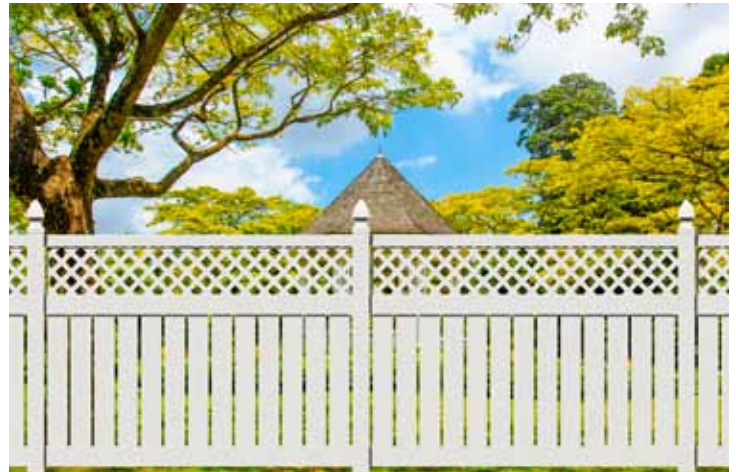

Joliet Series - The Aurora

Vertical Pickets	7/8" x 6"
Top Rail	2" x 3-1/2"
Mid Rail	2" x 6"
Bottom Rail	2" x 6" Rail